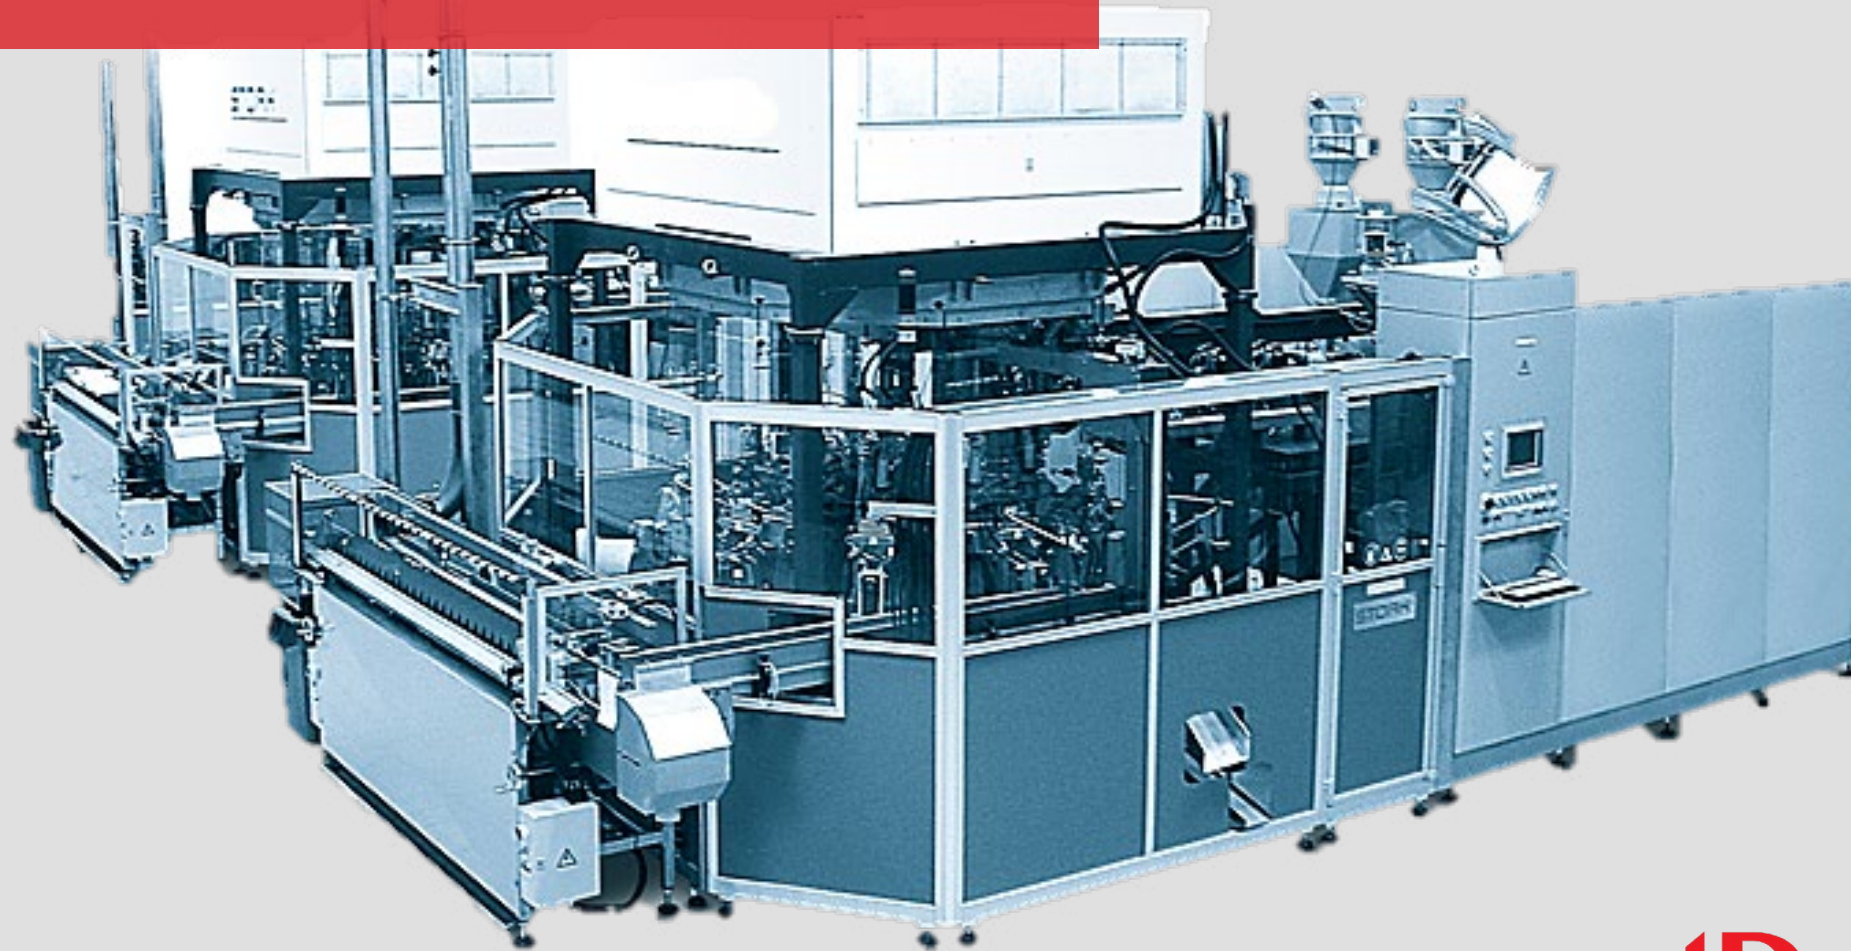

BEFORE
Rotary Blow Moulder